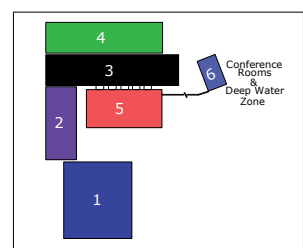

Offshore Denmark

Sales Contact:	Laura Westlake	Tel: +44 (0) 20 8439 5405
Organising Contact:	Ben Gleeson	Tel: +44 (0) 20 8910 7833
Show Name:	OE15	Scale: 1:300 (A0)
Issue:	51	Issue Date: 21/10/11
Updated By:	Piers Innes	Updated: 18/11/14